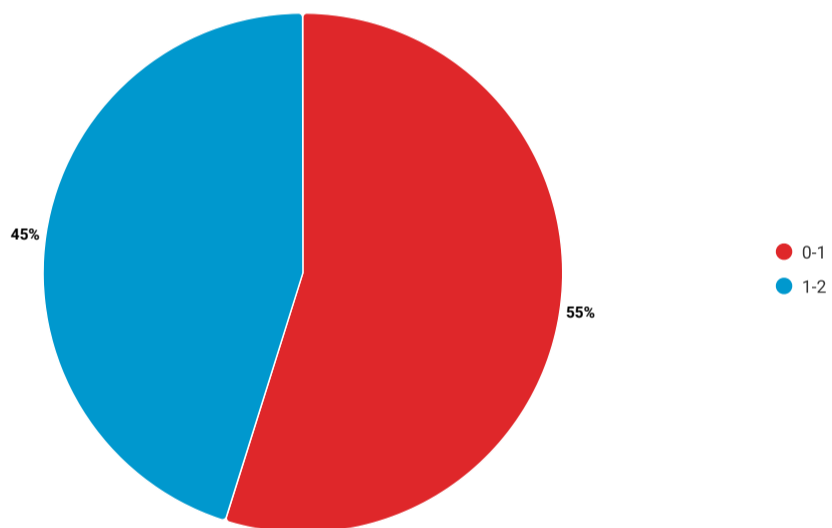

Applied Filters: 2024-2025 Athens State University

Survey by In-Service Teachers from Athens State University

Number Responses Received

Note: ** designates that data are not reported because the N is 5 or less.

124

Years of Teacher Experience

This is a perceptual survey completed by mentees about themselves.

Note: ** designates that data are not reported because the N is 5 or less.

Percentage of Teachers Reporting They are Teaching Subjects They are Certified to Teach